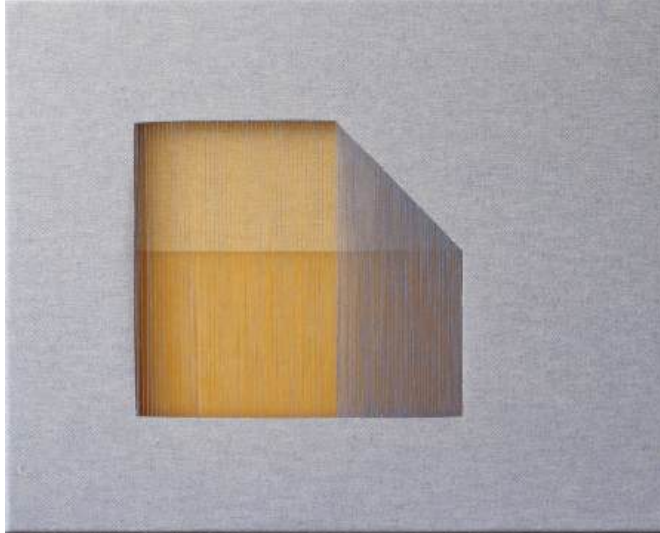

galería
pedroávila

Paula Ceroni

Paula Ceroni Villanelo (1984) is a Chilean artist with a degree in Aesthetics and Education. Her work is characterized by delicacy and refinement in the use of color, combining techniques such as unraveling and meticulous processes that reflect a geometric and abstract imagination. Throughout her career, she has integrated profound reflections on materiality and form into her works.

Ceroni has participated in numerous exhibitions both in Chile and abroad. She has held solo exhibitions in prominent venues such as the University of Talca, the Montecarmelo Cultural Center, the Center of Traditions, and the Gabriela Mistral Cultural Center (GAM). Some of the group exhibitions in which she has participated include the Szombathely Museum Textile Triennial (Hungary), the WTA Textile Biennial (Chile Pavilion at Montecarmelo), and exhibitions at Aninat Gallery, Pedro Avila Gallery (Mexico), Galpão 556 (Brazil), Corporación Cultural de Las Condes, Teatro Solís (Uruguay), CV Gallery, Isabel Croxatto, Artespacio Gallery, and the San Francisco Art Institute.

Cubo que emerge
Deshilado de tela de lino
50 x 40 cm

Cubo que emerge
Deshilado de tela de lino
50 x 40 cm

Transición multicolor
Deshilado de tela de lino
50 x 40 cm

Transición diagonal
Deshilado de tela de lino
20 x 30 cm