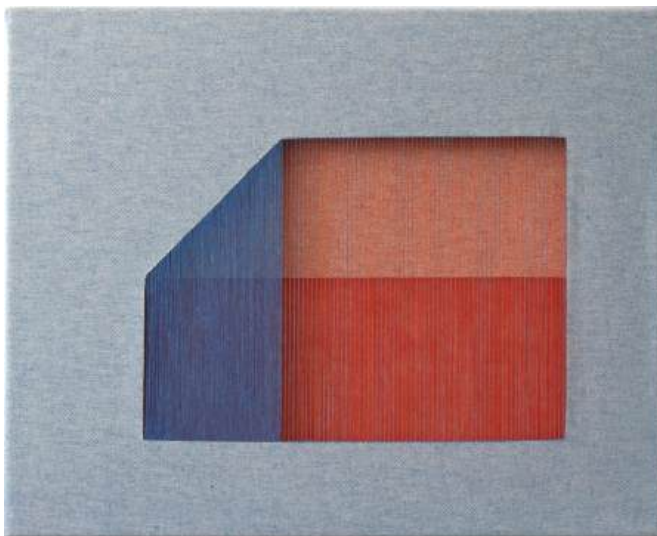

galería
pedroávila

Paula Ceroni

Paula Ceroni Villanelo (1984) is a Chilean artist with a degree in Aesthetics and Education. Her work is characterized by delicacy and refinement in the use of color, combining techniques such as unraveling and meticulous processes that reflect a geometric and abstract imagination. Throughout her career, she has integrated profound reflections on materiality and form into her works.

Ceroni has participated in numerous exhibitions both in Chile and abroad. She has held solo exhibitions in prominent venues such as the University of Talca, the Montecarmelo Cultural Center, the Center of Traditions, and the Gabriela Mistral Cultural Center (GAM). Some of the group exhibitions in which she has participated include the Szombathely Museum Textile Triennial (Hungary), the WTA Textile Biennial (Chile Pavilion at Montecarmelo), and exhibitions at Aninat Gallery, Pedro Avila Gallery (Mexico), Galpão 556 (Brazil), Corporación Cultural de Las Condes, Teatro Solís (Uruguay), CV Gallery, Isabel Croxatto, Artespacio Gallery, and the San Francisco Art Institute.

Cubo que emerge
Deshilado de tela de lino
50 x 40 cm

Cubo que emerge
Deshilado de tela de lino
50 x 40 cm

Transición multicolor
Deshilado de tela de lino
50 x 40 cm

Transición diagonal
Deshilado de tela de lino
20 x 30 cm

Círculo Azul amarillo
Deshilado de tela de lino
50 x 50 cm

Desintegración círculo
Deshilado de tela de lino
90 x 70 cm

Desintegración cuadrado
Deshilado de tela de lino
90 x 70 cm

DÍPTICO
(puede venderse por separado)