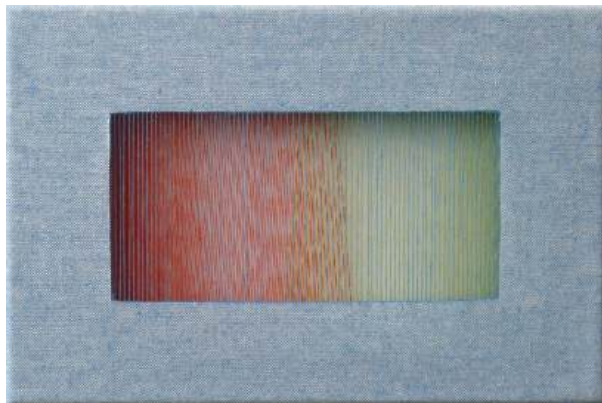

galería
pedroávila

Paula Ceroni

Paula Ceroni Villanelo (1984) is a Chilean artist with a degree in Aesthetics and Education. Her work is characterized by delicacy and refinement in the use of color, combining techniques such as unraveling and meticulous processes that reflect a geometric and abstract imagination. Throughout her career, she has integrated profound reflections on materiality and form into her works.

Cubo que emerge
Deshilado de tela de lino
50 x 40 cm

Cubo que emerge
Deshilado de tela de lino
50 x 40 cm

Transición multicolor
Deshilado de tela de lino
50 x 40 cm

Transición diagonal
Deshilado de tela de lino
20 x 30 cm